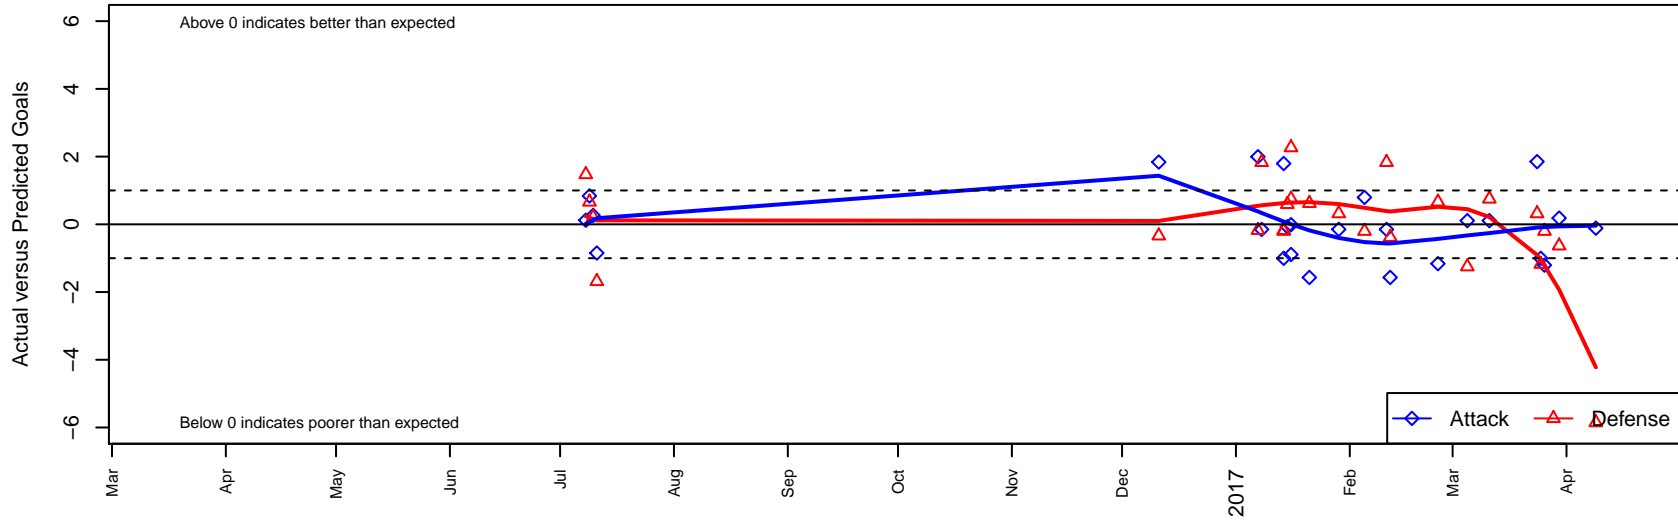

# Whatcom FC Rangers Gold G00

Whatcom FC Rangers  
 Bellingham, WA  
 G00 total strength=1768  
 attack=30.25 defense=27.17  
 spr league = Win RCL G00 Div 2

alt names used:  
 Whatcom FC Rangers – GU00 Gold  
 WHATCOM FC RANGERS WFC RANGER G9  
 Whatcom FC Rangers – GU00 Gold  
 WFC Rangers G00  
 Whatcom FC Rangers – GU00 Gold

Venues played:  
 2016 Nike Crossfire Challenge Gold Group U17  
 2016 Win RCL G00 Div 2  
 2016 PacNW Winter Classic Premier U17  
 2016 WYS Championship G00

**Whatcom FC Rangers Gold G00**  
 Dots are actual minus expected GF (blue circles) and GA (red triangles).  
 Blue line is smoothed change in attack strength. Red is smoothed change in defense strength.

**attack and defense variance (black dot)  
relative to other teams  
and top 10 in region**

**attack and defense rating  
relative to others at age  
and all opponents in last 13 months**

**attack and defense rating  
relative to others at age  
and all opponents in last 13 months**

**Performance relative to 13 month average**

**Performance relative to 13 month average**

Distribution of opponents  
 Red = Lose zone, Blue = Win zone, Green = Even  
 Black line separates win/lose zones