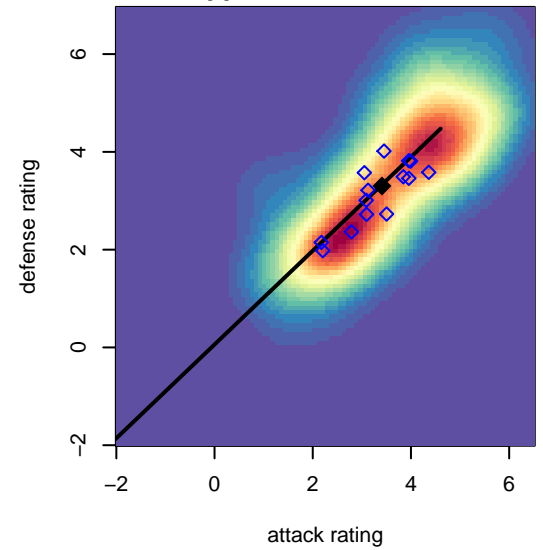

# Whatcom FC Rangers Gold G00

Whatcom FC Rangers  
 Bellingham, WA  
 G00 total strength=1768  
 attack=30.25 defense=27.17  
 spr league = Win RCL G00 Div 2

alt names used:  
 Whatcom FC Rangers – GU00 Gold  
 WHATCOM FC RANGERS WFC RANGER G9  
 Whatcom FC Rangers – GU00 Gold  
 WFC Rangers G00  
 Whatcom FC Rangers – GU00 Gold

Venues played:  
 2016 Nike Crossfire Challenge Gold Group U17  
 2016 Win RCL G00 Div 2  
 2016 PacNW Winter Classic Premier U17  
 2016 WYS Championship G00

**Whatcom FC Rangers Gold G00**  
 Dots are actual minus expected GF (blue circles) and GA (red triangles).  
 Blue line is smoothed change in attack strength. Red is smoothed change in defense strength.

**attack and defense variance (black dot)  
relative to other teams  
and top 10 in region**

**attack and defense rating  
relative to others at age  
and all opponents in last 13 months**

**attack and defense rating  
relative to others at age  
and all opponents in last 13 months**

**Performance relative to 13 month average**

**Performance relative to 13 month average**

Distribution of opponents  
 Red = Lose zone, Blue = Win zone, Green = Even  
 Black line separates win/lose zones