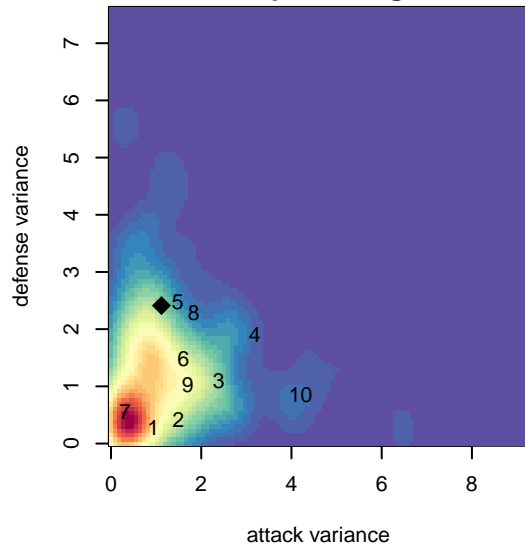

# Whatcom FC Rangers Gold G00

Whatcom FC Rangers  
 Bellingham, WA  
 G00 total strength=1768  
 attack=30.25 defense=27.17  
 spr league = Win RCL G00 Div 2

alt names used:  
 Whatcom FC Rangers – GU00 Gold  
 WHATCOM FC RANGERS WFC RANGER G9  
 Whatcom FC Rangers – GU00 Gold  
 WFC Rangers G00  
 Whatcom FC Rangers – GU00 Gold

Venues played:  
 2016 Nike Crossfire Challenge Gold Group U17  
 2016 Win RCL G00 Div 2  
 2016 PacNW Winter Classic Premier U17  
 2016 WYS Championship G00

**Whatcom FC Rangers Gold G00**  
 Dots are actual minus expected GF (blue circles) and GA (red triangles).  
 Blue line is smoothed change in attack strength. Red is smoothed change in defense strength.

**attack and defense variance (black dot)  
relative to other teams  
and top 10 in region**

**attack and defense rating  
relative to others at age  
and all opponents in last 13 months**

**attack and defense rating  
relative to others at age  
and all opponents in last 13 months**