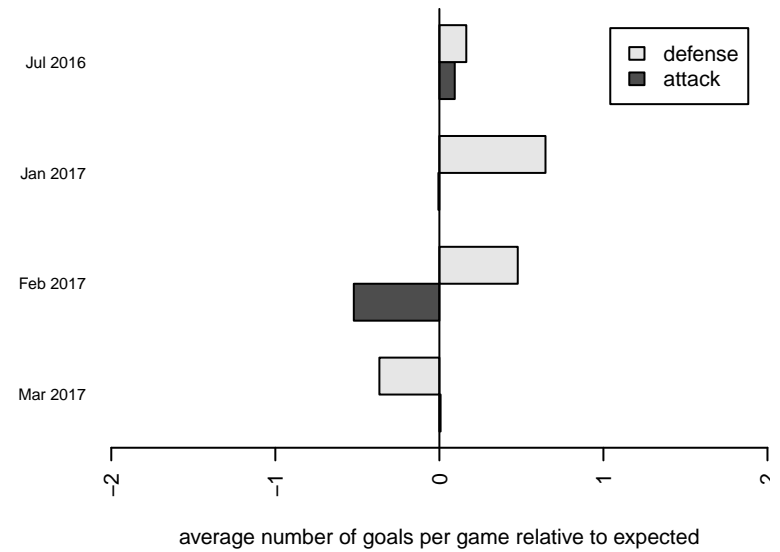

**attack and defense variance (black dot)  
relative to other teams  
and top 10 in region**

**attack and defense rating  
relative to others at age  
and all opponents in last 13 months**

**attack and defense rating  
relative to others at age  
and all opponents in last 13 months**

**Performance relative to 13 month average**

**Performance relative to 13 month average**

Distribution of opponents  
 Red = Lose zone, Blue = Win zone, Green = Even  
 Black line separates win/lose zones