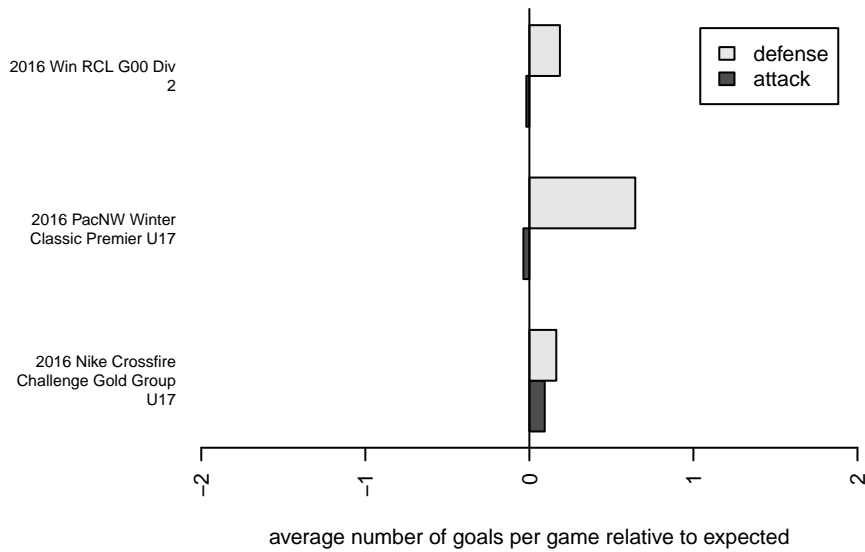

# Whatcom FC Rangers Gold G00

Whatcom FC Rangers  
 Bellingham, WA  
 G00 total strength=1768  
 attack=30.25 defense=27.17  
 spr league = Win RCL G00 Div 2

alt names used:  
 Whatcom FC Rangers – GU00 Gold  
 WHATCOM FC RANGERS WFC RANGER G9  
 Whatcom FC Rangers – GU00 Gold  
 WFC Rangers G00  
 Whatcom FC Rangers – GU00 Gold

Venues played:  
 2016 Nike Crossfire Challenge Gold Group U17  
 2016 Win RCL G00 Div 2  
 2016 PacNW Winter Classic Premier U17  
 2016 WYS Championship G00

**Whatcom FC Rangers Gold G00**  
 Dots are actual minus expected GF (blue circles) and GA (red triangles).  
 Blue line is smoothed change in attack strength. Red is smoothed change in defense strength.

**attack and defense variance (black dot)  
relative to other teams  
and top 10 in region**

**attack and defense rating  
relative to others at age  
and all opponents in last 13 months**

**attack and defense rating  
relative to others at age  
and all opponents in last 13 months**

**Performance relative to 13 month average**

**Performance relative to 13 month average**

Distribution of opponents  
 Red = Lose zone, Blue = Win zone, Green = Even  
 Black line separates win/lose zones