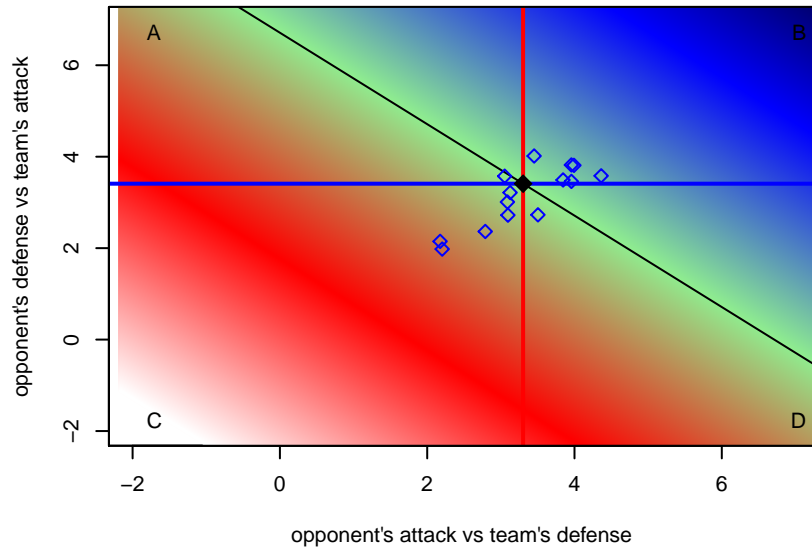

**attack and defense variance (black dot)  
relative to other teams  
and top 10 in region**

**attack and defense rating  
relative to others at age  
and all opponents in last 13 months**

**attack and defense rating  
relative to others at age  
and all opponents in last 13 months**

**Performance relative to 13 month average**

**Performance relative to 13 month average**

Distribution of opponents  
 Red = Lose zone, Blue = Win zone, Green = Even  
 Black line separates win/lose zones